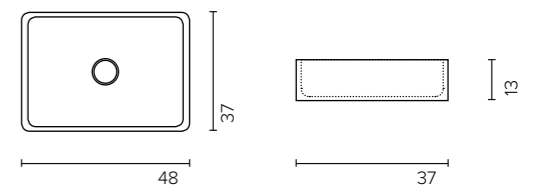

Top 3. Porselein rechthoek / Ceramics rectangle