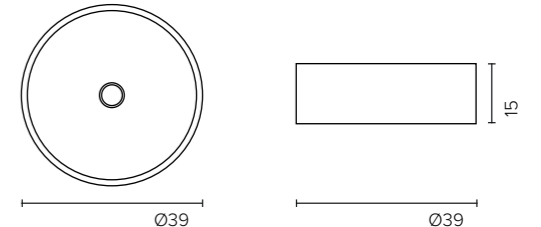

Top 2. Porselein rond Ø39 / Ceramics round ø39